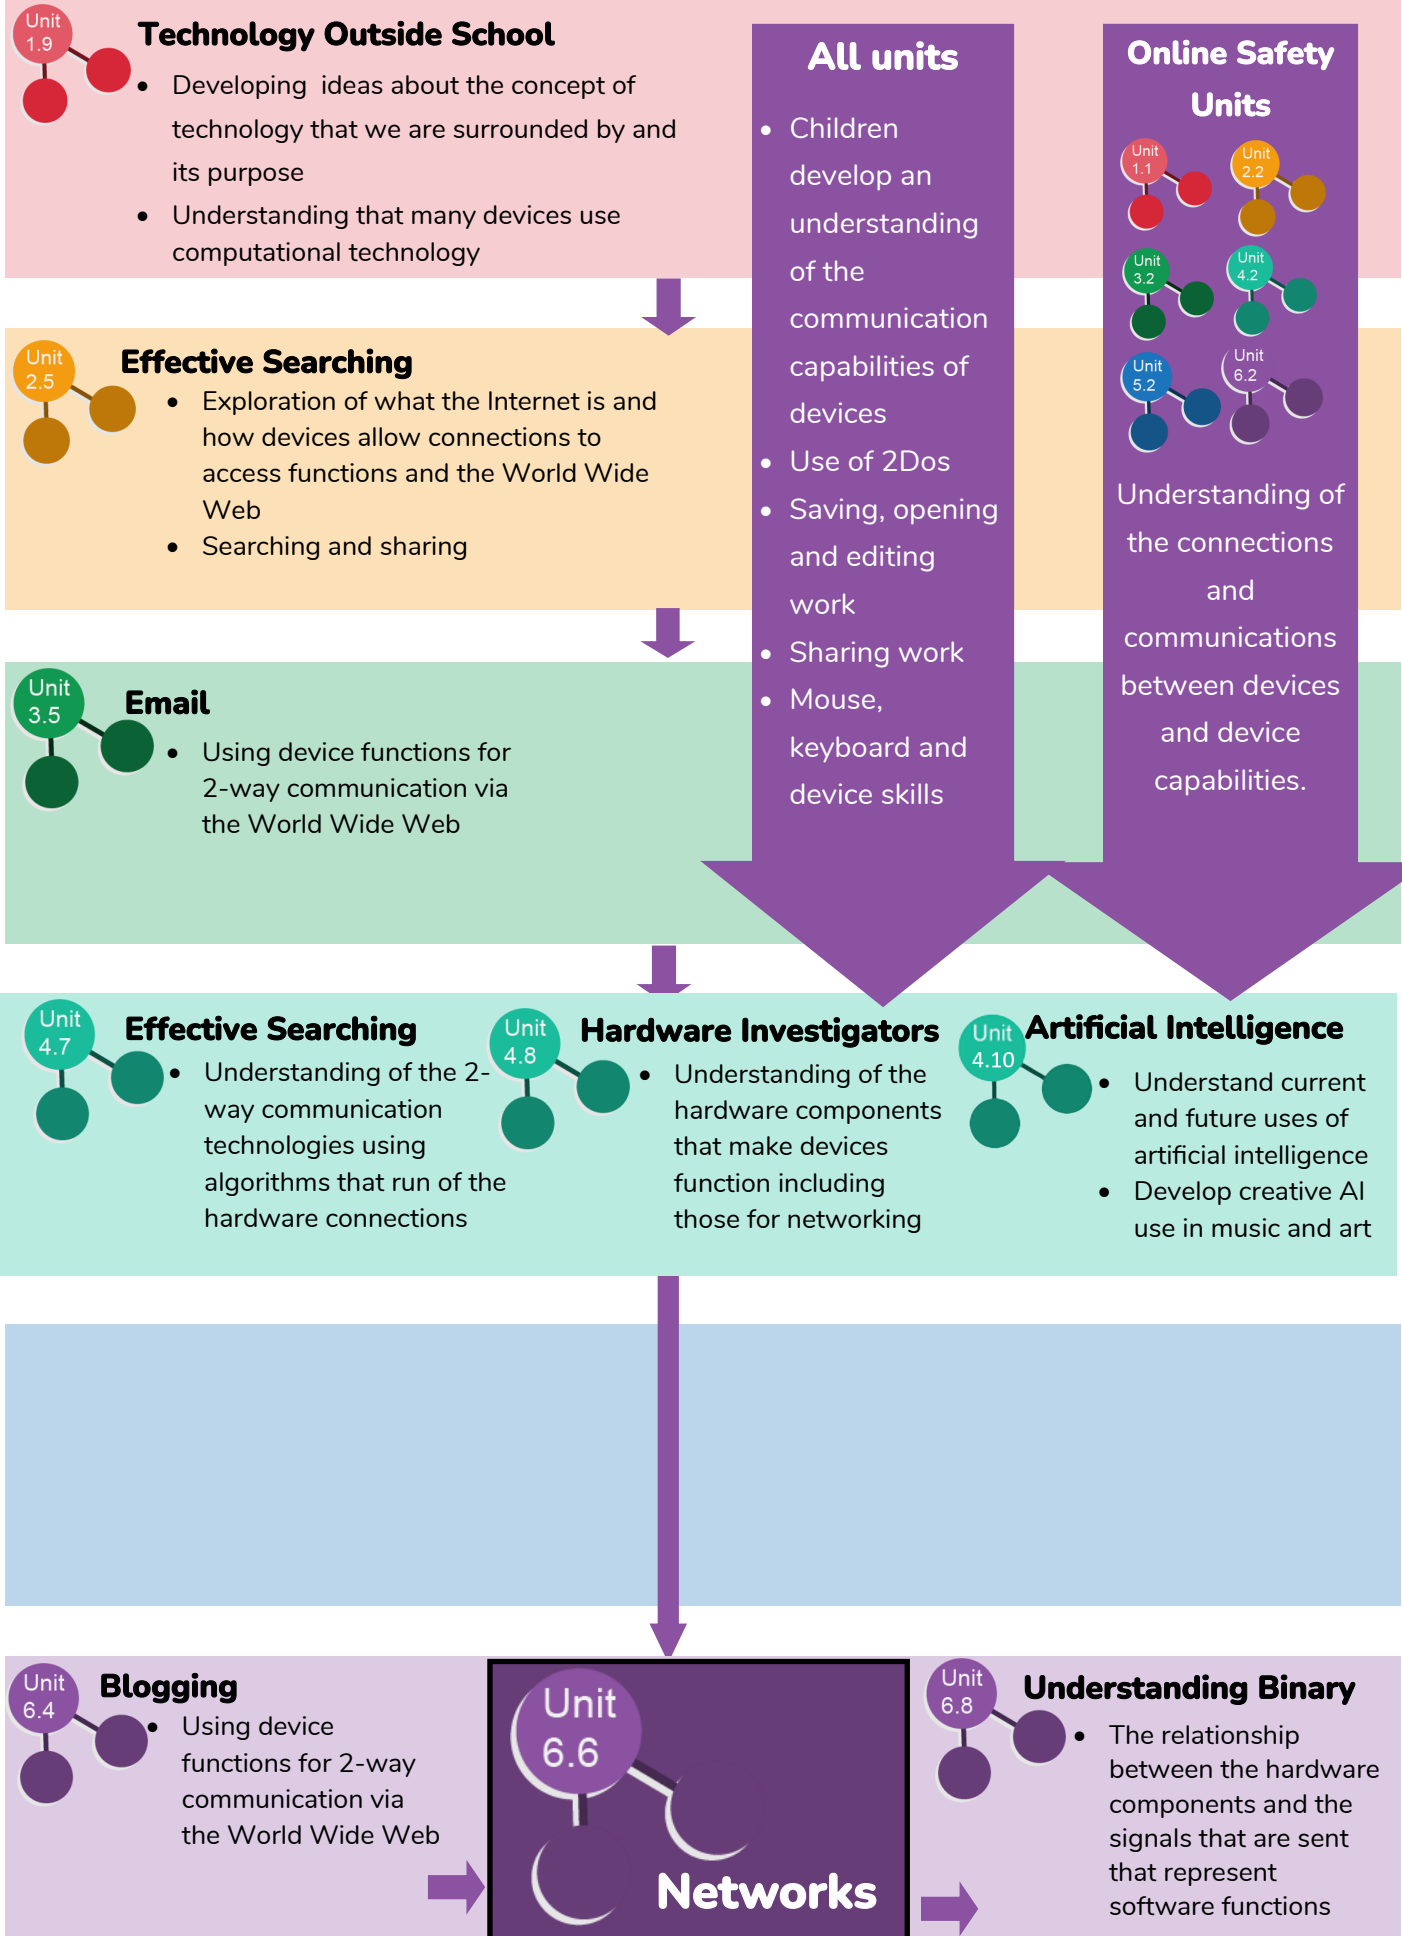

Unit 6.6 - Networks: Prior and Future Learning Links

Need more support? Contact us:

Tel: +44(0)208 203 1781 | Email: support@2simple.com | Twitter: @2simplesoftware